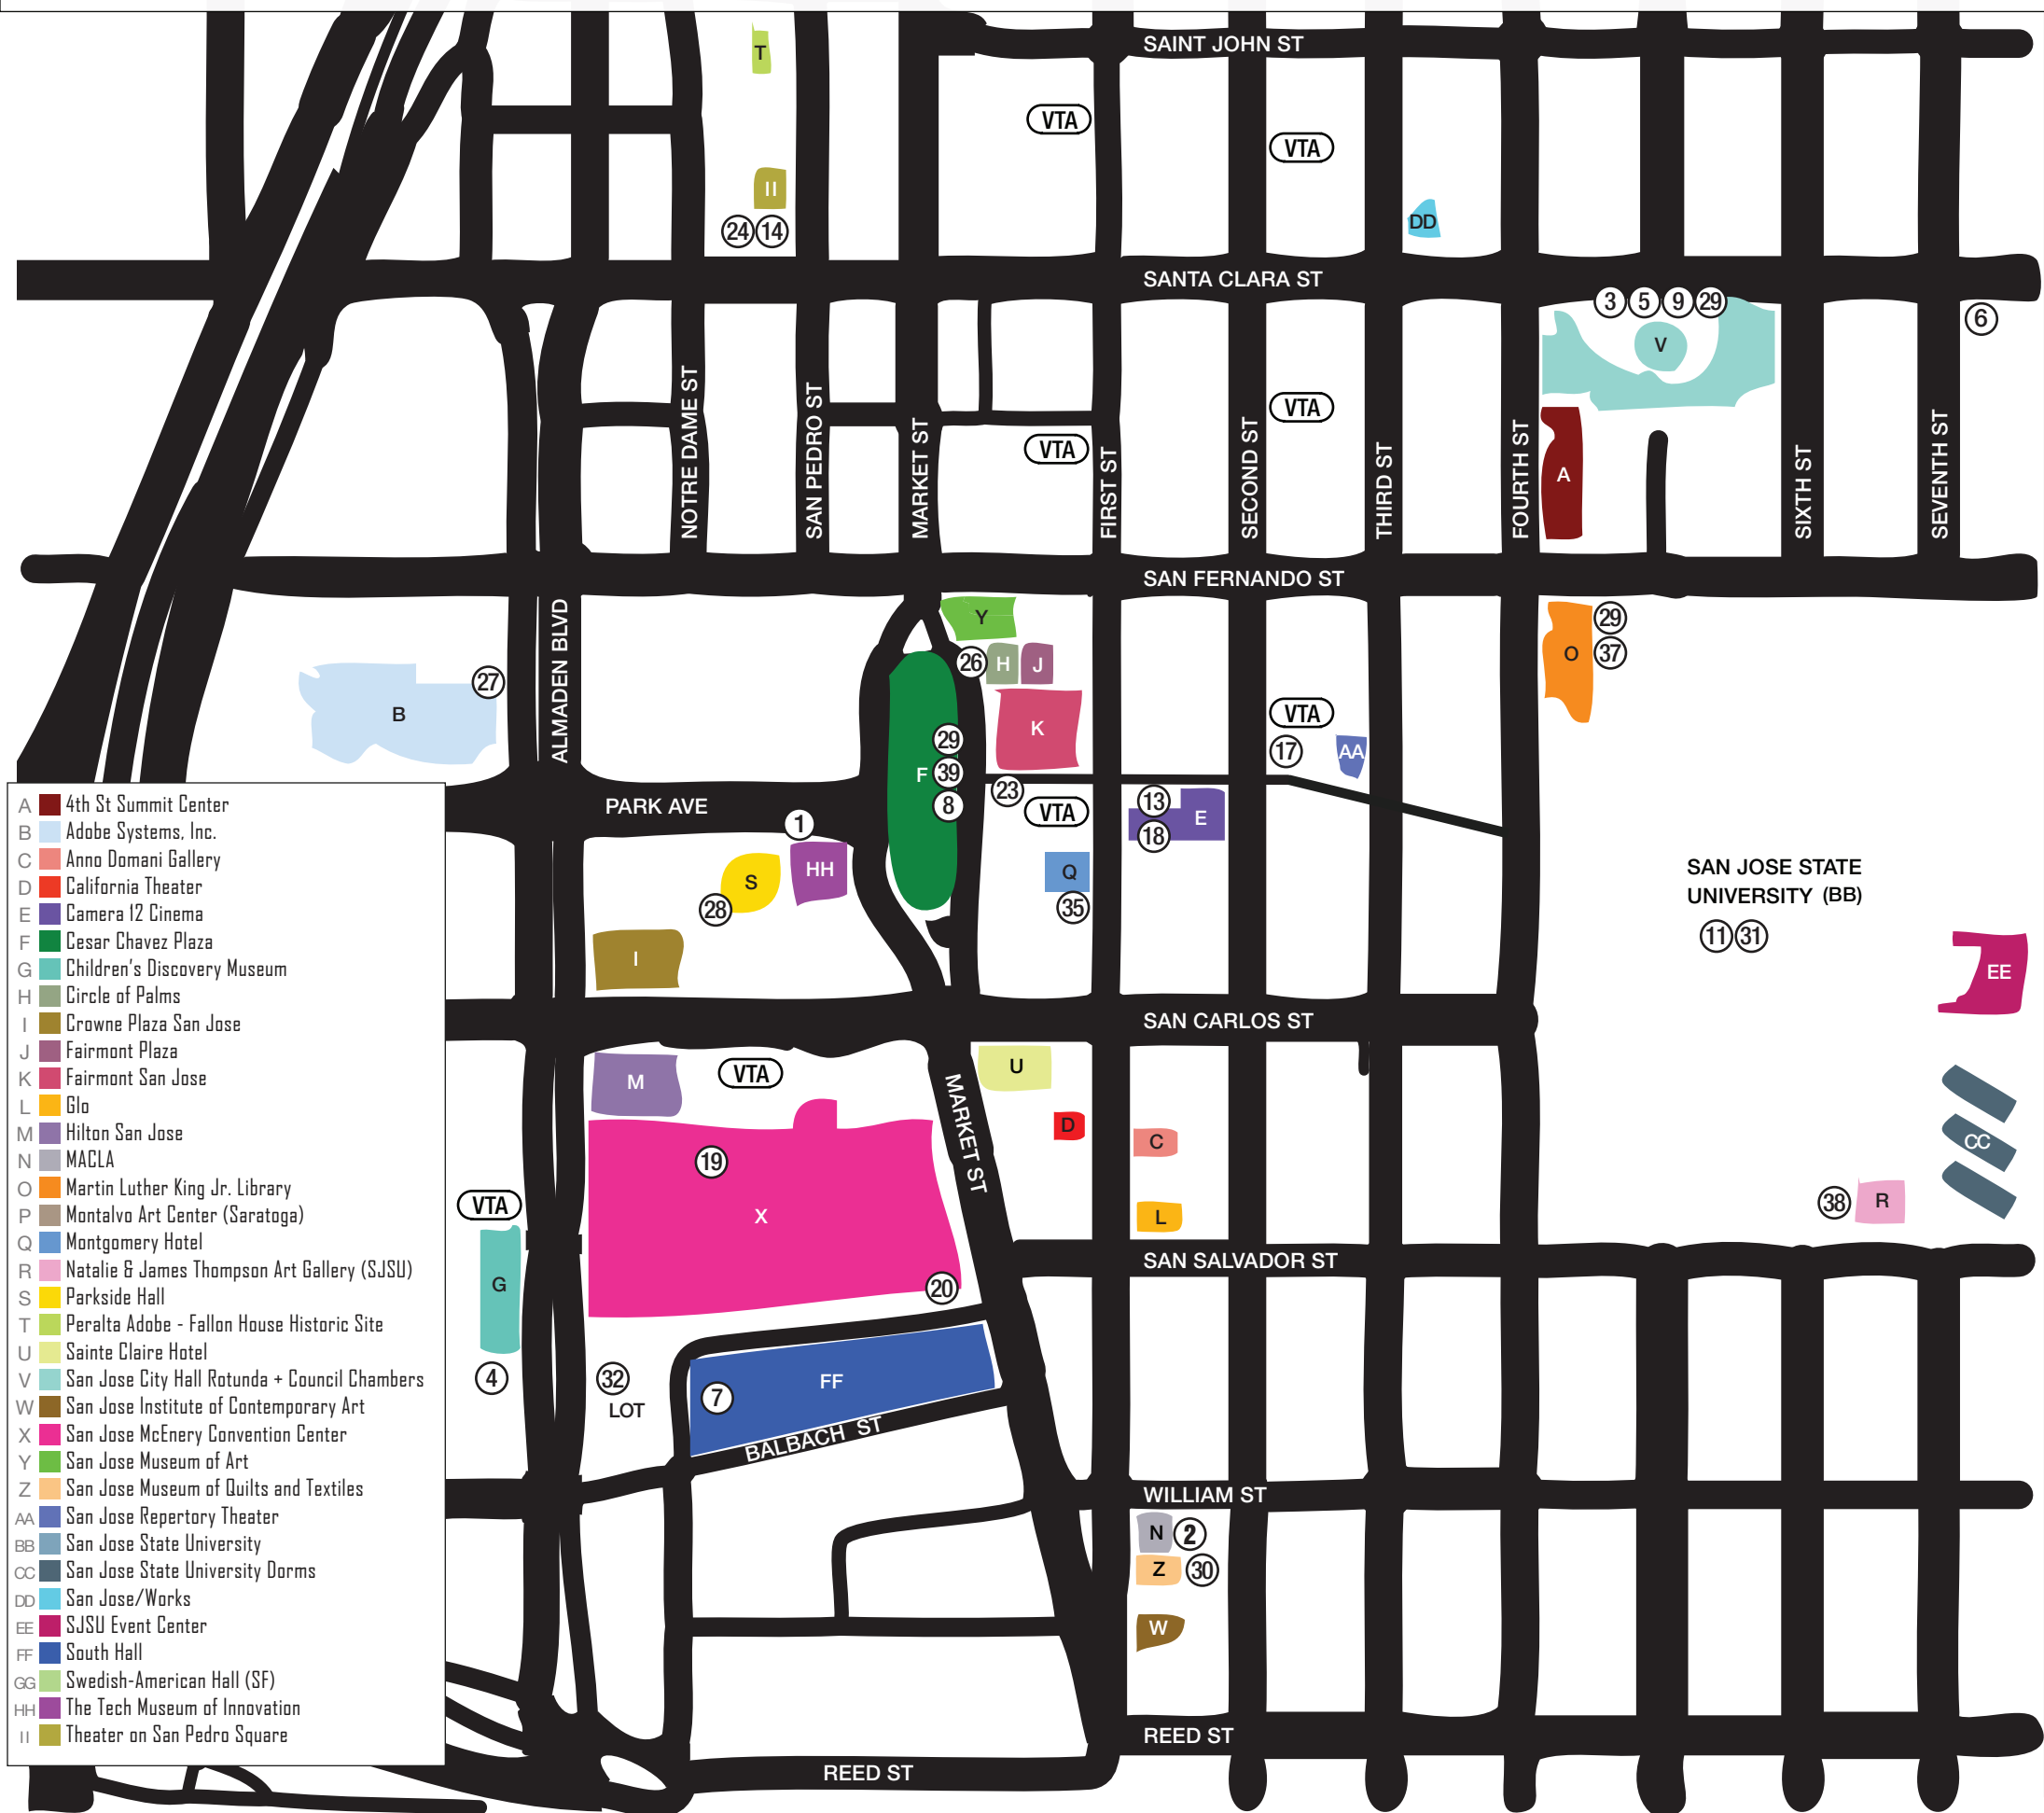

- ⑫ Feral Robotic Dogs dial 888.411.0106 x360
- ⑬ Fingering
- ⑭ Ho Fatso
- ⑮ Karaoke Ice dial 888.411.0106 x326
- ⑯ Landstream dial 888.411.0106 x293
- ⑰ Mission Eternity
- ⑱ Neighborhood Public Radio
- ⑲ On Translation: Social Networks
- ⑳ P2P
- ㉑ Parking Spaces dial 888.411.0106 x327
- ㉒ Pimp My Heart dial 888.411.0106 x310

- ㉓ Ping Genius Loci
- ㉔ RPM's Remixed
- ㉕ Saint Joe (VTA)
- ㉖ Screens Exposing Employed Narratives (SEEN)
- ㉗ Semaphore
- ㉘ Skatesonic
- ㉙ Social Memory Columns
- ㉚ Sonic Fabric
- ㉛ Summerbranch @ Hal Todd Theater
- ㉜ Survival Research Lab
- ㉝ SVEN dial 888.411.0106 x355

- ㉞ Traffic Island Disks dial 888.411.0106 x317
- ㉟ Unprepared Piano
- ㊱ Wildlife dial 888.411.0106 x330
- ㊲ SPECFLIC
- ㊳ Spectral System
- ㊴ Park View Hotel

## Event Venue Map

- A 4th St Summit Center
- B Adobe Systems, Inc.
- C Anno Domani Gallery
- D California Theater
- E Camera 12 Cinema
- F Cesar Chavez Plaza
- G Children's Discovery Museum
- H Circle of Palms
- I Crowne Plaza San Jose
- J Fairmont Plaza
- K Fairmont San Jose
- L Glo
- M Hilton San Jose
- N MACLA
- O Martin Luther King Jr. Library
- P Montalvo Art Center (Saratoga)
- Q Montgomery Hotel
- R Natalie & James Thompson Art Gallery (SJSU)
- S Parkside Hall
- T Peralta Adobe - Fallon House Historic Site
- U Sainte Claire Hotel
- V San Jose City Hall Rotunda + Council Chambers
- W San Jose Institute of Contemporary Art
- X San Jose McEnery Convention Center
- Y San Jose Museum of Art
- Z San Jose Museum of Quilts and Textiles
- AA San Jose Repertory Theater
- BB San Jose State University
- CC San Jose State University Dorms
- DD San Jose/Works
- EE SJSU Event Center
- FF South Hall
- GG Swedish-American Hall (SF)
- HH The Tech Museum of Innovation
- II Theater on San Pedro Square